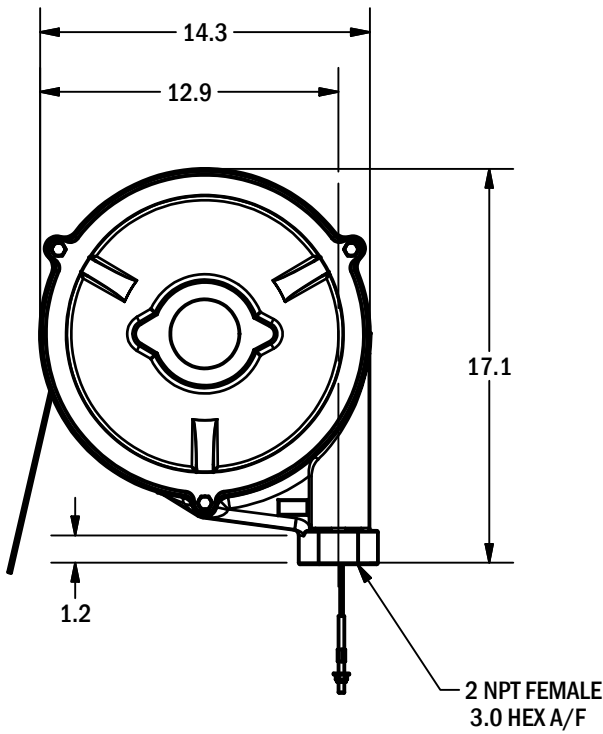

WITHOUT GOSHAWK TRANSMITTER

WITH GOSHAWK TRANSMITTER

38 LB (Without Goshawk)
41 LB (With Goshawk)

DRAWING TITLE
Redtail General Dimensions

DRAWING #

RT-GD