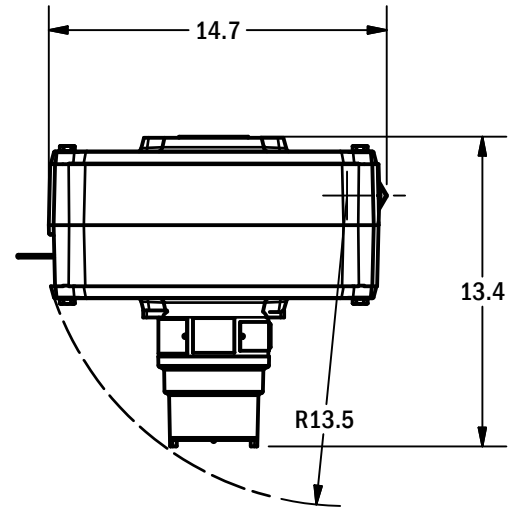

WITHOUT GOSHAWK TRANSMITTER

WITH GOSHAWK TRANSMITTER

38 LB (Without Goshawk)
41 LB (With Goshawk)

DRAWING TITLE
Redtail General Dimensions

DRAWING #

RT-GD