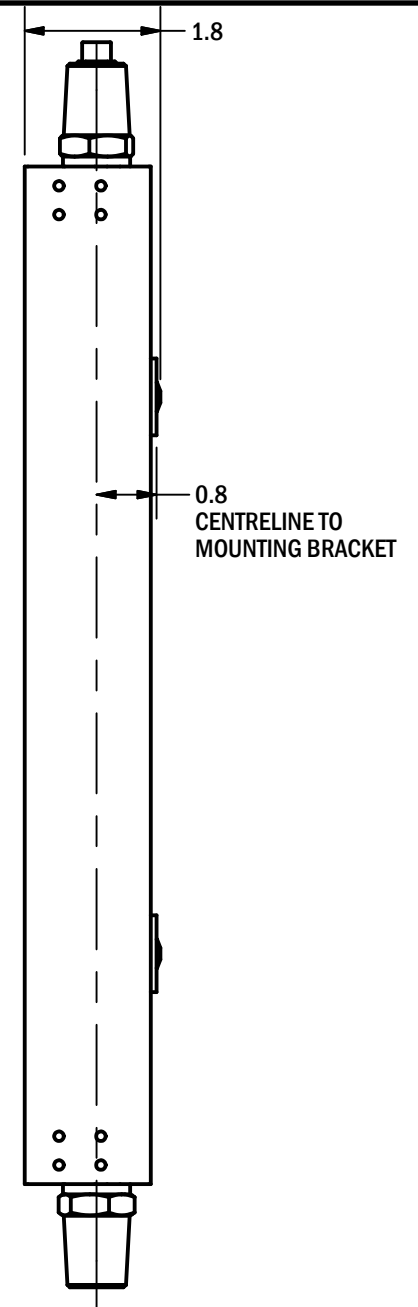

Cooper's Hawk II Dimensions			
Size	(L)	(Lc)	(Lsg)
Overall Length	Case	Visible	
*** Stock Sizes ***			
12 in. [1']	16	13.25	11.5
24 in. [2']	28	25.25	23.5
36 in. [3']	40	37.25	35.5
48 in. [4']	52	49.25	47.5
60 in. [5']	64	61.25	59.5
72 in. [6']	76	73.25	71.5
Barrel	22.25	19.5	17.75
*** Non-Stock Sizes ***			
14 in.	18	15.25	13.5
16 in.	20	17.25	15.5
18 in.	22	19.25	17.5
20 in.	24	21.25	19.5
22 in.	26	23.25	21.5
26 in.	30	27.25	25.5
28 in.	32	29.25	27.5
30 in.	34	31.25	29.5
32 in.	36	33.25	31.5
34 in.	38	35.25	33.5
38 in.	42	39.25	37.5
40 in.	44	41.25	39.5
42 in.	46	43.25	41.5
44 in.	48	45.25	43.5
46 in.	50	47.25	45.5
50 in.	54	51.25	49.5
52 in.	56	53.25	51.5
54 in.	58	55.25	53.5
56 in.	60	57.25	55.5
58 in.	62	59.25	57.5
62 in.	66	63.25	61.5
64 in.	68	65.25	63.5
66 in.	70	67.25	65.5
68 in.	72	69.25	67.5
70 in.	74	71.25	69.5
74 in.	78	75.25	73.5
76 in.	80	77.25	75.5
78 in.	82	79.25	77.5
80 in.	84	81.25	79.5
82 in.	86	83.25	81.5
84 in. [7']	88	85.25	83.5
86 in.	90	87.25	85.5
88 in.	92	89.25	87.5
90 in.	94	91.25	89.5
92 in.	96	93.25	91.5
94 in.	98	95.25	93.5
96 in. [8']	100	97.25	95.5

DRAWING TITLE
Cooper's Hawk II Dimensional
DRAWING #

CH2-GD