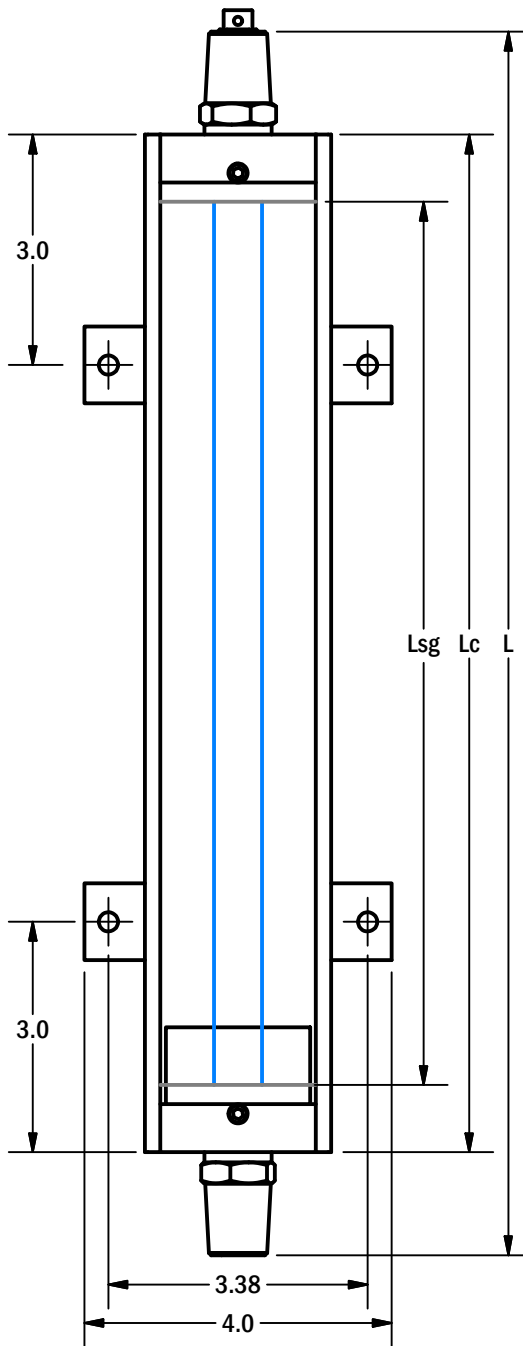

Cooper's Hawk II Dimensions			
Size	(L)	(Lc)	(Lsg)
Overall Length	Case	Visible	
*** Stock Sizes ***			
12 in. [1']	16	13.25	11.5
24 in. [2']	28	25.25	23.5
36 in. [3']	40	37.25	35.5
48 in. [4']	52	49.25	47.5
60 in. [5']	64	61.25	59.5
72 in. [6']	76	73.25	71.5
Barrel	22.25	19.5	17.75
*** Non-Stock Sizes ***			
14 in.	18	15.25	13.5
16 in.	20	17.25	15.5
18 in.	22	19.25	17.5
20 in.	24	21.25	19.5
22 in.	26	23.25	21.5
26 in.	30	27.25	25.5
28 in.	32	29.25	27.5
30 in.	34	31.25	29.5
32 in.	36	33.25	31.5
34 in.	38	35.25	33.5
38 in.	42	39.25	37.5
40 in.	44	41.25	39.5
42 in.	46	43.25	41.5
44 in.	48	45.25	43.5
46 in.	50	47.25	45.5
50 in.	54	51.25	49.5
52 in.	56	53.25	51.5
54 in.	58	55.25	53.5
56 in.	60	57.25	55.5
58 in.	62	59.25	57.5
62 in.	66	63.25	61.5
64 in.	68	65.25	63.5
66 in.	70	67.25	65.5
68 in.	72	69.25	67.5
70 in.	74	71.25	69.5
74 in.	78	75.25	73.5
76 in.	80	77.25	75.5
78 in.	82	79.25	77.5
80 in.	84	81.25	79.5
82 in.	86	83.25	81.5
84 in. [7']	88	85.25	83.5
86 in.	90	87.25	85.5
88 in.	92	89.25	87.5
90 in.	94	91.25	89.5
92 in.	96	93.25	91.5
94 in.	98	95.25	93.5
96 in. [8']	100	97.25	95.5

DRAWING TITLE
Cooper's Hawk II Dimensional
DRAWING #

CH2-GD